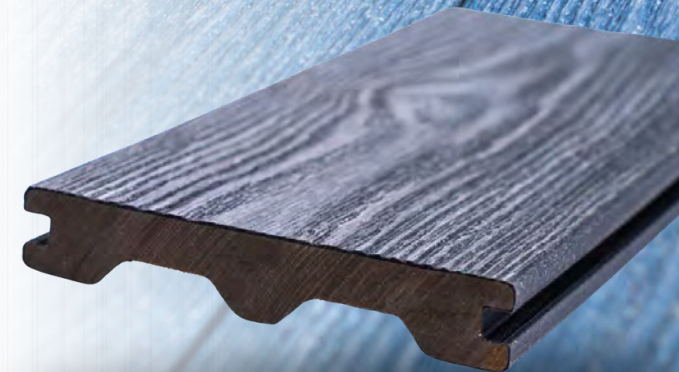

CHARCOAL

Bull Nose	Width	Thickness	Length
	5.5 inch	0.95 inch	12 ft

Surface Board	Width	Thickness	Length
	5.5 inch	0.95 inch	12 ft / 16 ft / 19 ft / 20 ft

FEATURES :

- ✓ Super easy installation with our hidden fastener system
- ✓ Enhanced slip resistance
- ✓ Matte finish
- ✓ Rich grain textured finish
- ✓ 360° comprehensive coating
- ✓ 25 years warranty

ECOCRAFTER IS WORRY-FREE No sanding. No staining. No painting. No problem. Our decking is virtually maintenance free. Keep your deck looking great for many years, simply give it an occasional sweep and rinse with soapy water from time to time. Spend your time enjoying your deck, not maintaining it.