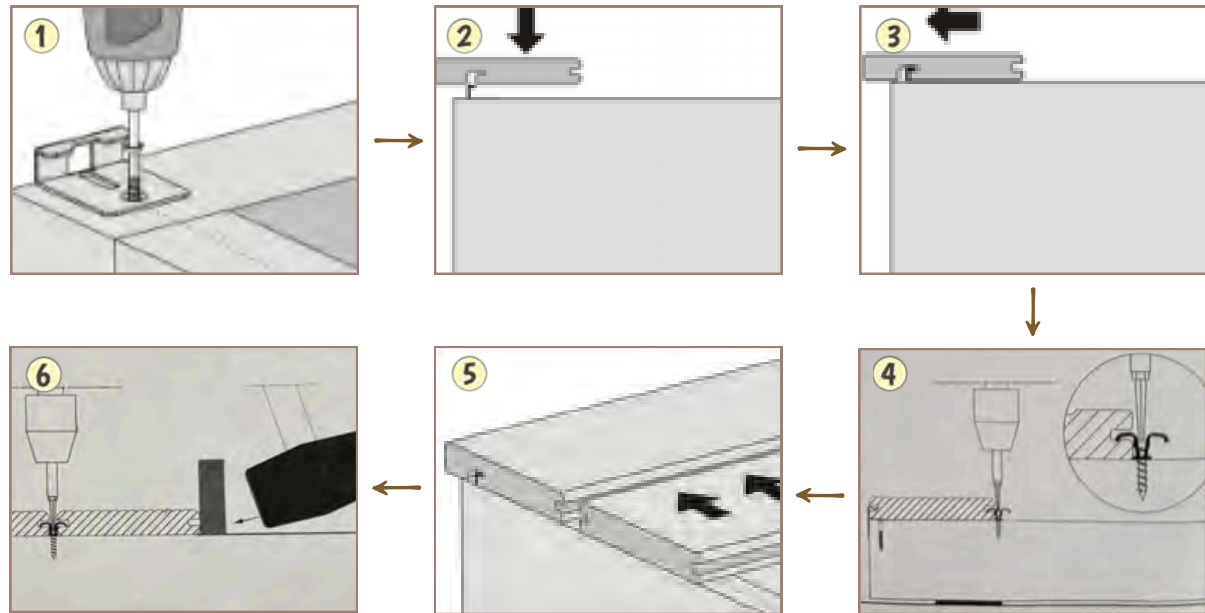

Decking

INSTALLATION
GUIDE

COMPOSITES DECKING INSTALLATION GUIDE