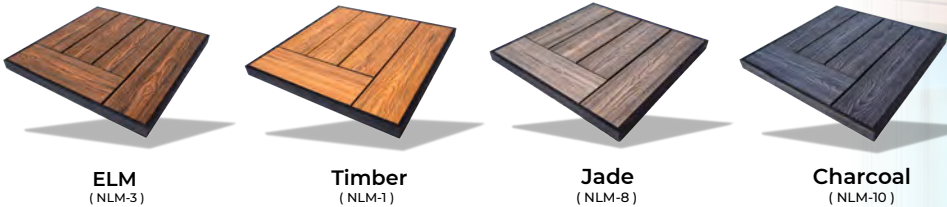

ECO CRAFTER

Composite Decking

| Phone |
(905) 338-8588

| Online |
www.ecocrafter.ca

| Email |
info@ecocrafter.ca

| Showroom |
2432 Wycroft Rd, Oakville, ON L6L 6L3

Table Of Contents

Product Color & Advantages	-----	3
Product Appearance	-----	4
Product Dimension	-----	5
Product Features	-----	6
Product Quality	-----	7
Installation Accessories	-----	8
Installation Guide	-----	9
Pro-Rated Limited Warranty	-----	10

Composite Decking

CO-EXTRUSION COMPOSITE NATURELINE SERIES

Eco Crafters Nature Line Series Composite Decking offers a cost - effective decking option without sacrificing quality. Our 4-sided capped decking boards offers a protective layer of polymer fused to all sides of the core materials. This capping offers enhanced protection against moisture, UV rays, and other environmental factors, leading to improved durability and longevity compared to uncapped composite decking.

DECKING STOCKING COLOR

SPECIAL ORDER COLOR

NATURELINE MIXED COLOR :

NATURELINE SOLID COLOR :

Product COLOR & ADVANTAGES

CO-EXTRUSION NATURELINE SERIES

Natural wood tones with rich appearance, rich colors suitable for varieties of decorative solutions.