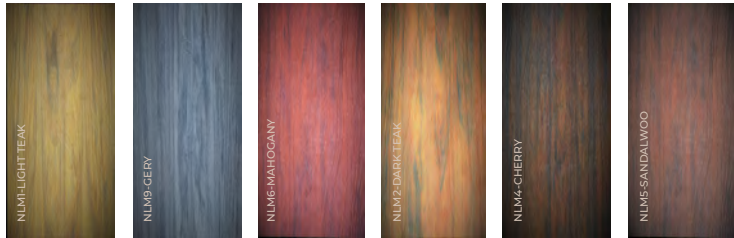

Composite Decking

CO-EXTRUSION COMPOSITE NATURELINE SERIES

Eco Crafters Nature Line Series Composite Decking offers a cost - effective decking option without sacrificing quality. Our 4-sided capped decking boards offers a protective layer of polymer fused to all sides of the core materials. This capping offers enhanced protection against moisture, UV rays, and other environmental factors, leading to improved durability and longevity compared to uncapped composite decking.

DECKING STOCKING COLOR

SPECIAL ORDER COLOR

NATURELINE MIXED COLOR :

NATURELINE SOLID COLOR :

Product COLOR & ADVANTAGES

CO-EXTRUSION NATURELINE SERIES

Natural wood tones with rich appearance, rich colors suitable for varieties of decorative solutions.