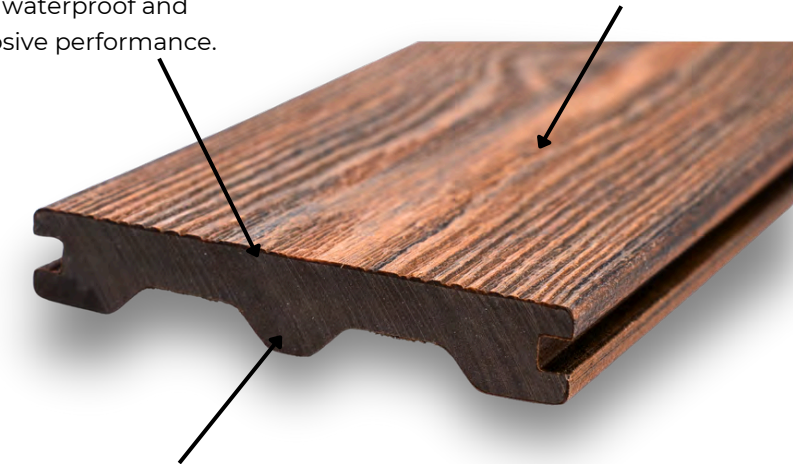

Composite Decking

CO-EXTRUSION COMPOSITE NATURELINE SERIES

Eco Crafters Nature Line Series Composite Decking offers a cost - effective decking option without sacrificing quality. Our 4-sided capped decking boards offers a protective layer of polymer fused to all sides of the core materials. This capping offers enhanced protection against moisture, UV rays, and other environmental factors, leading to improved durability and longevity compared to uncapped composite decking.

DECKING STOCKING COLOR

SPECIAL ORDER COLOR

NATURELINE MIXED COLOR :

NATURELINE SOLID COLOR :

Product COLOR & ADVANTAGES

CO-EXTRUSION NATURELINE SERIES

Natural wood tones with rich appearance, rich colors suitable for varieties of decorative solutions.

Bull Nose	Width	Thickness	Length
	5.5 inch	0.95 inch	12 ft

Surface Board	Width	Thickness	Length
	5.5 inch	0.95 inch	12 ft / 16 ft / 19 ft / 20 ft

FEATURES :

- ✓ Super easy installation with our hidden fastener system
- ✓ Enhanced slip resistance
- ✓ Matte finish
- ✓ Rich grain textured finish
- ✓ 360° comprehensive coating
- ✓ 25 years warranty

60% natural wood fiber is added into the core layer, which is closer to the performance of solid wood.

TIMBER

Characteristics techniques	
Thickness of top surface	0.8 mm ~1.2 mm
Length Sizes	12 ft / 16 ft / 19 ft / 20 ft
Feature of Anti-slip	Excellent