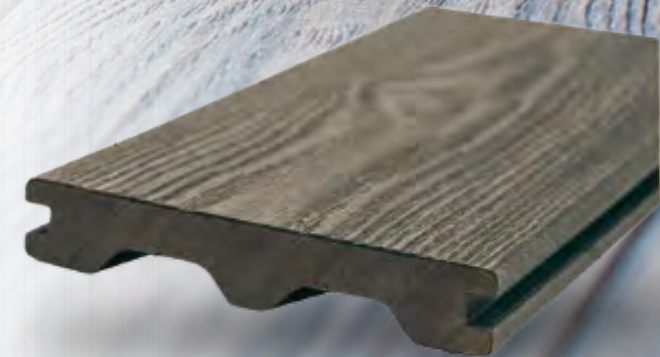

CO-EXTRUSION NATURELINE SERIES

1. Harder protective polymer shell with unique surface technology
2. Reach to Commercial grade of anti-slip, more suitable using in surround of swimming pool giving your family more comfortable and safety.
3. More durable with one-time molding — no secondary processing or finishing required.

Bull Nose	Width	Thickness	Length
	5.5 inch	0.95 inch	12 ft

Surface Board	Width	Thickness	Length
	5.5 inch	0.95 inch	12 ft / 16 ft / 19 ft / 20 ft

FEATURES :

- ✓ Super easy installation with our hidden fastener system
- ✓ Enhanced slip resistance
- ✓ Matte finish
- ✓ Rich grain textured finish
- ✓ 360° comprehensive coating
- ✓ 25 years warranty

ECOCRAFTER IS WORRY-FREE No sanding. No staining. No painting. No problem. Our decking is virtually maintenance free. Keep your deck looking great for many years, simply give it an occasional sweep and rinse with soapy water from time to time. Spend your time enjoying your deck, not maintaining it.