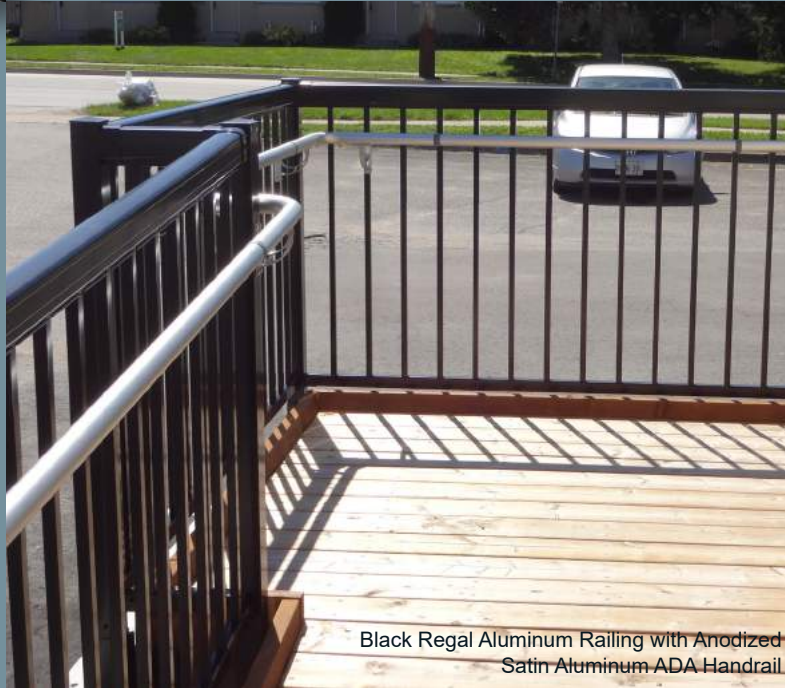

HEC End Rail Cap

HWC Wall Connector

Color: Anodized Satin Aluminum

ONE Product, Multiple Solutions!

Black Regal Aluminum Railing with Tempered Glass Panels

ADA HAND/STAIR RAILING

FEATURES:

- Provides a continuous graspable surface throughout its entire length.
- Provides added safety and security to any stair or ramp.
- Constructed of high strength aluminum alloys that will never rust.
- Conforms to code specifications in the U.S. and Canada.
- Does NOT require any welding or special fabrication. Easy to install component system.
- Also used as a hand/stair rail for Crystal Rail System.