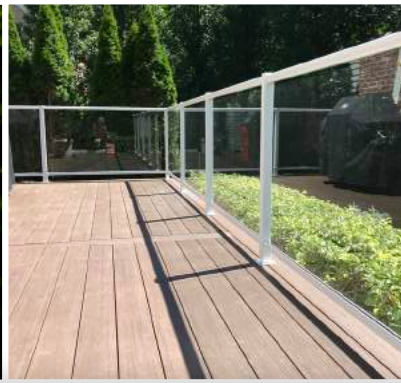

Pre-Assembled Panels For Quick & Easy Installation

Colours Available:

Textured White

Textured Black

Residential

Commercial

Multi-Family

urbanrail®

by Regal ideas

- 6ft & 8ft Pre-Assembled Panels
- 6ft Component System
- Patented Rail Lock System
- Premium Powder Coat Finish
- 20 Year Limited Warranty
- Quick and Easy Installation
- Meets and Exceeds Building Codes
- Code Compliant for Multi-Family, Residential and Commercial Applications

Regal ideas

QuickStep®
COMPLETE STAIR SYSTEM

Crystal Rail®
FRAMELESS GLASS RAILING SYSTEM

urbanrail®

QuickKit®
ADA COMPLIANT HANDRAIL SYSTEM

more ideas at regalideas.com

MRBR-U v201