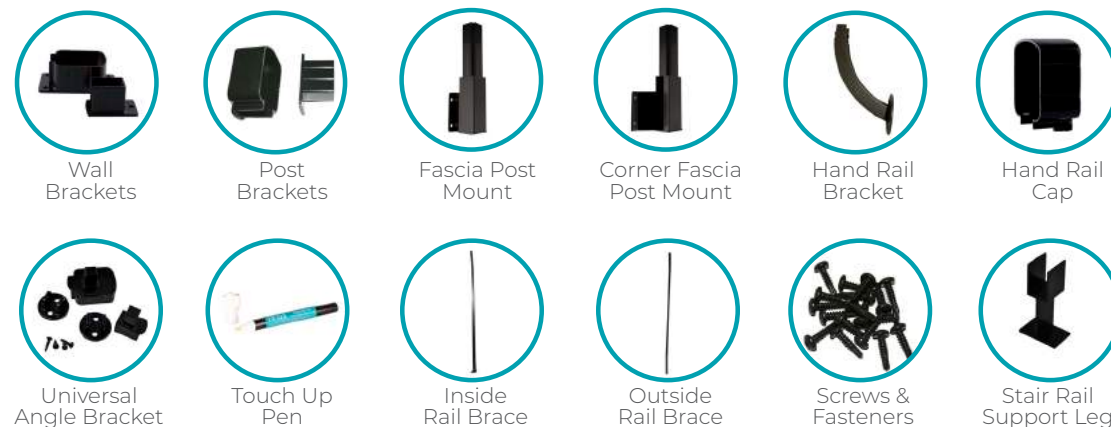

THE CHOICE IS YOURS!

THE REGAL DIFFERENCE

Standard Aluminum Railing Sizes:

POST SIZE	Rail Lengths ( ) actual o/c measurement				Picket Packs					Stair Pickets		Colors				
	6ft (69")	8ft (93")	10ft (117")	12ft (141")	6ft Narrow	6ft Narrow	6ft Narrow	6ft Narrow	3ft Wide	Narrow	Wide	White	Black	Taupe	Yard Bronze	Textured Black
2 1/4" X 42"H	•	•	•	•	•	•	•	•	•	•	•	•	•	•	•	•
4" X 42"H	•	•	•	•	•	•	•	•	•	•	•	•	•	•	•	•
2 1/4" X 60"H**	•	•	•	•	•	•	•	•	•	*	*	•	•	•	•	•
2 1/4" X 36"H	•	•	•	•	•	•	•	•	•	•	•	•	•	•	•	•

*Use standard Regal Aluminum Stair Railing when using 60" high Wind Wall/Pool Railing.
** 60" high Wind Wall/Pool Railing for ground level applications only.
Post base plates are ACQ corrosion resistant.

Decorative Options:

POST SIZE	Decorative Accessories				Post Caps			Gates		Glass	Colors				
	Base Cover	Dec Circle	Picket NR	Picket WR	•	•	•	Narrow Picket	Wide Picket	Panels	White	Black	Taupe	Yard Bronze	Textured Black
2 1/4" X 42"H	•	•	•	•	•	•	•	•	•	•	•	•	•	•	•
4" X 42"H	•	•	•	•	•	•	•	•	•	•	•	•	•	•	•
2 1/4" X 60"H**	•	•	•	•	•	•	•	•	•	•	•	•	•	•	•
2 1/4" X 36"H	•	•	•	•	•	•	•	•	•	•	•	•	•	•	•

Aluminum Railing Connection Options:

All Regal ideas Aluminum Railing accessories and parts are made of 100% pure high strength aluminum with a premium UV powder coat finish!