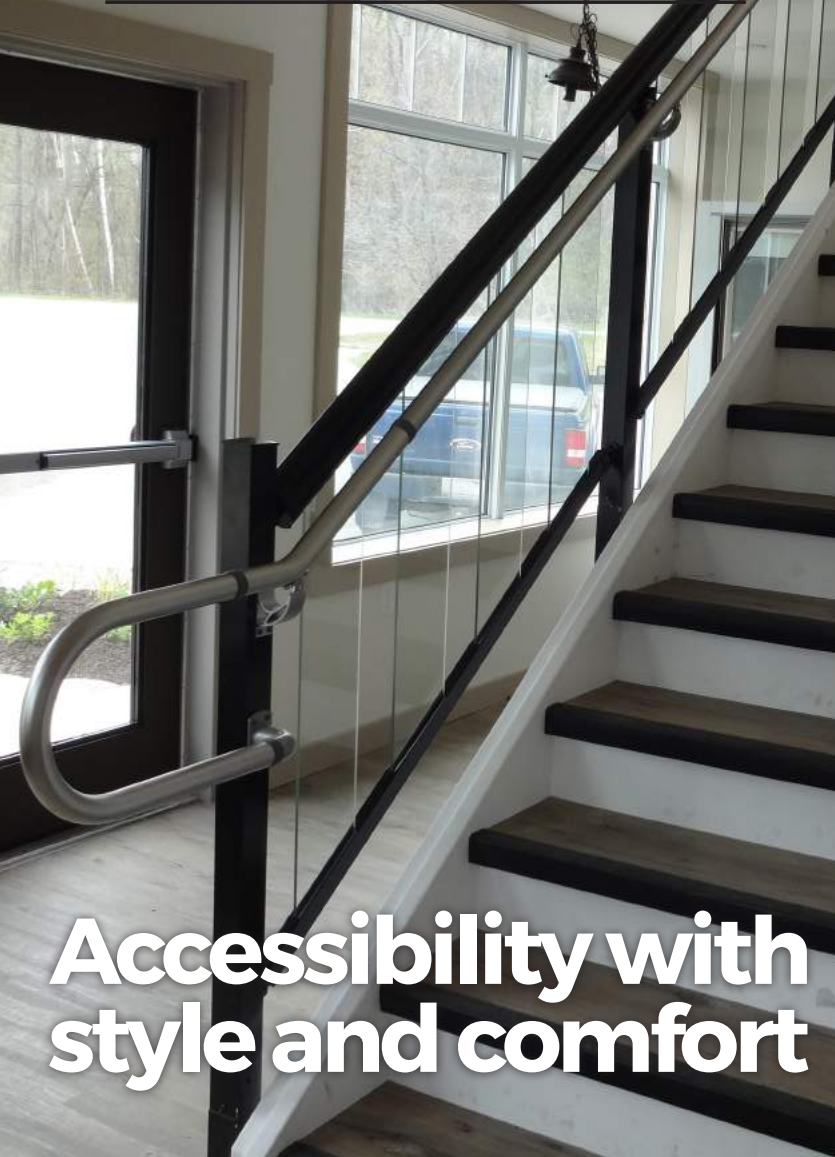

ADA COMPLIANT HANDRAIL SYSTEM

Accessibility with style and comfort

Regal ideas offers a complete aluminum Hand/Stair rail solution that is ADA compliant and easy to install!

HSC Rail Splice

HAC Adjustable Angle