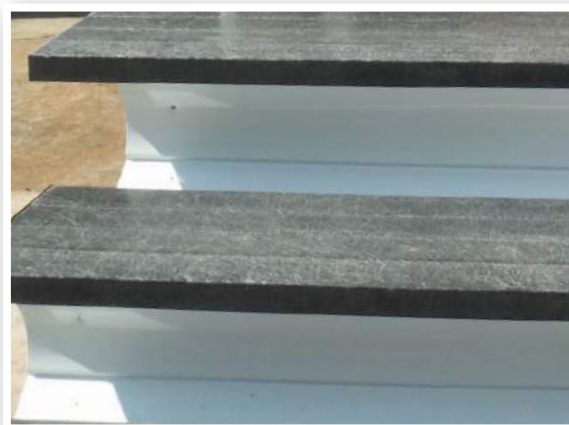

Aluminum Riser Cover attaches easily to close in back of stair.