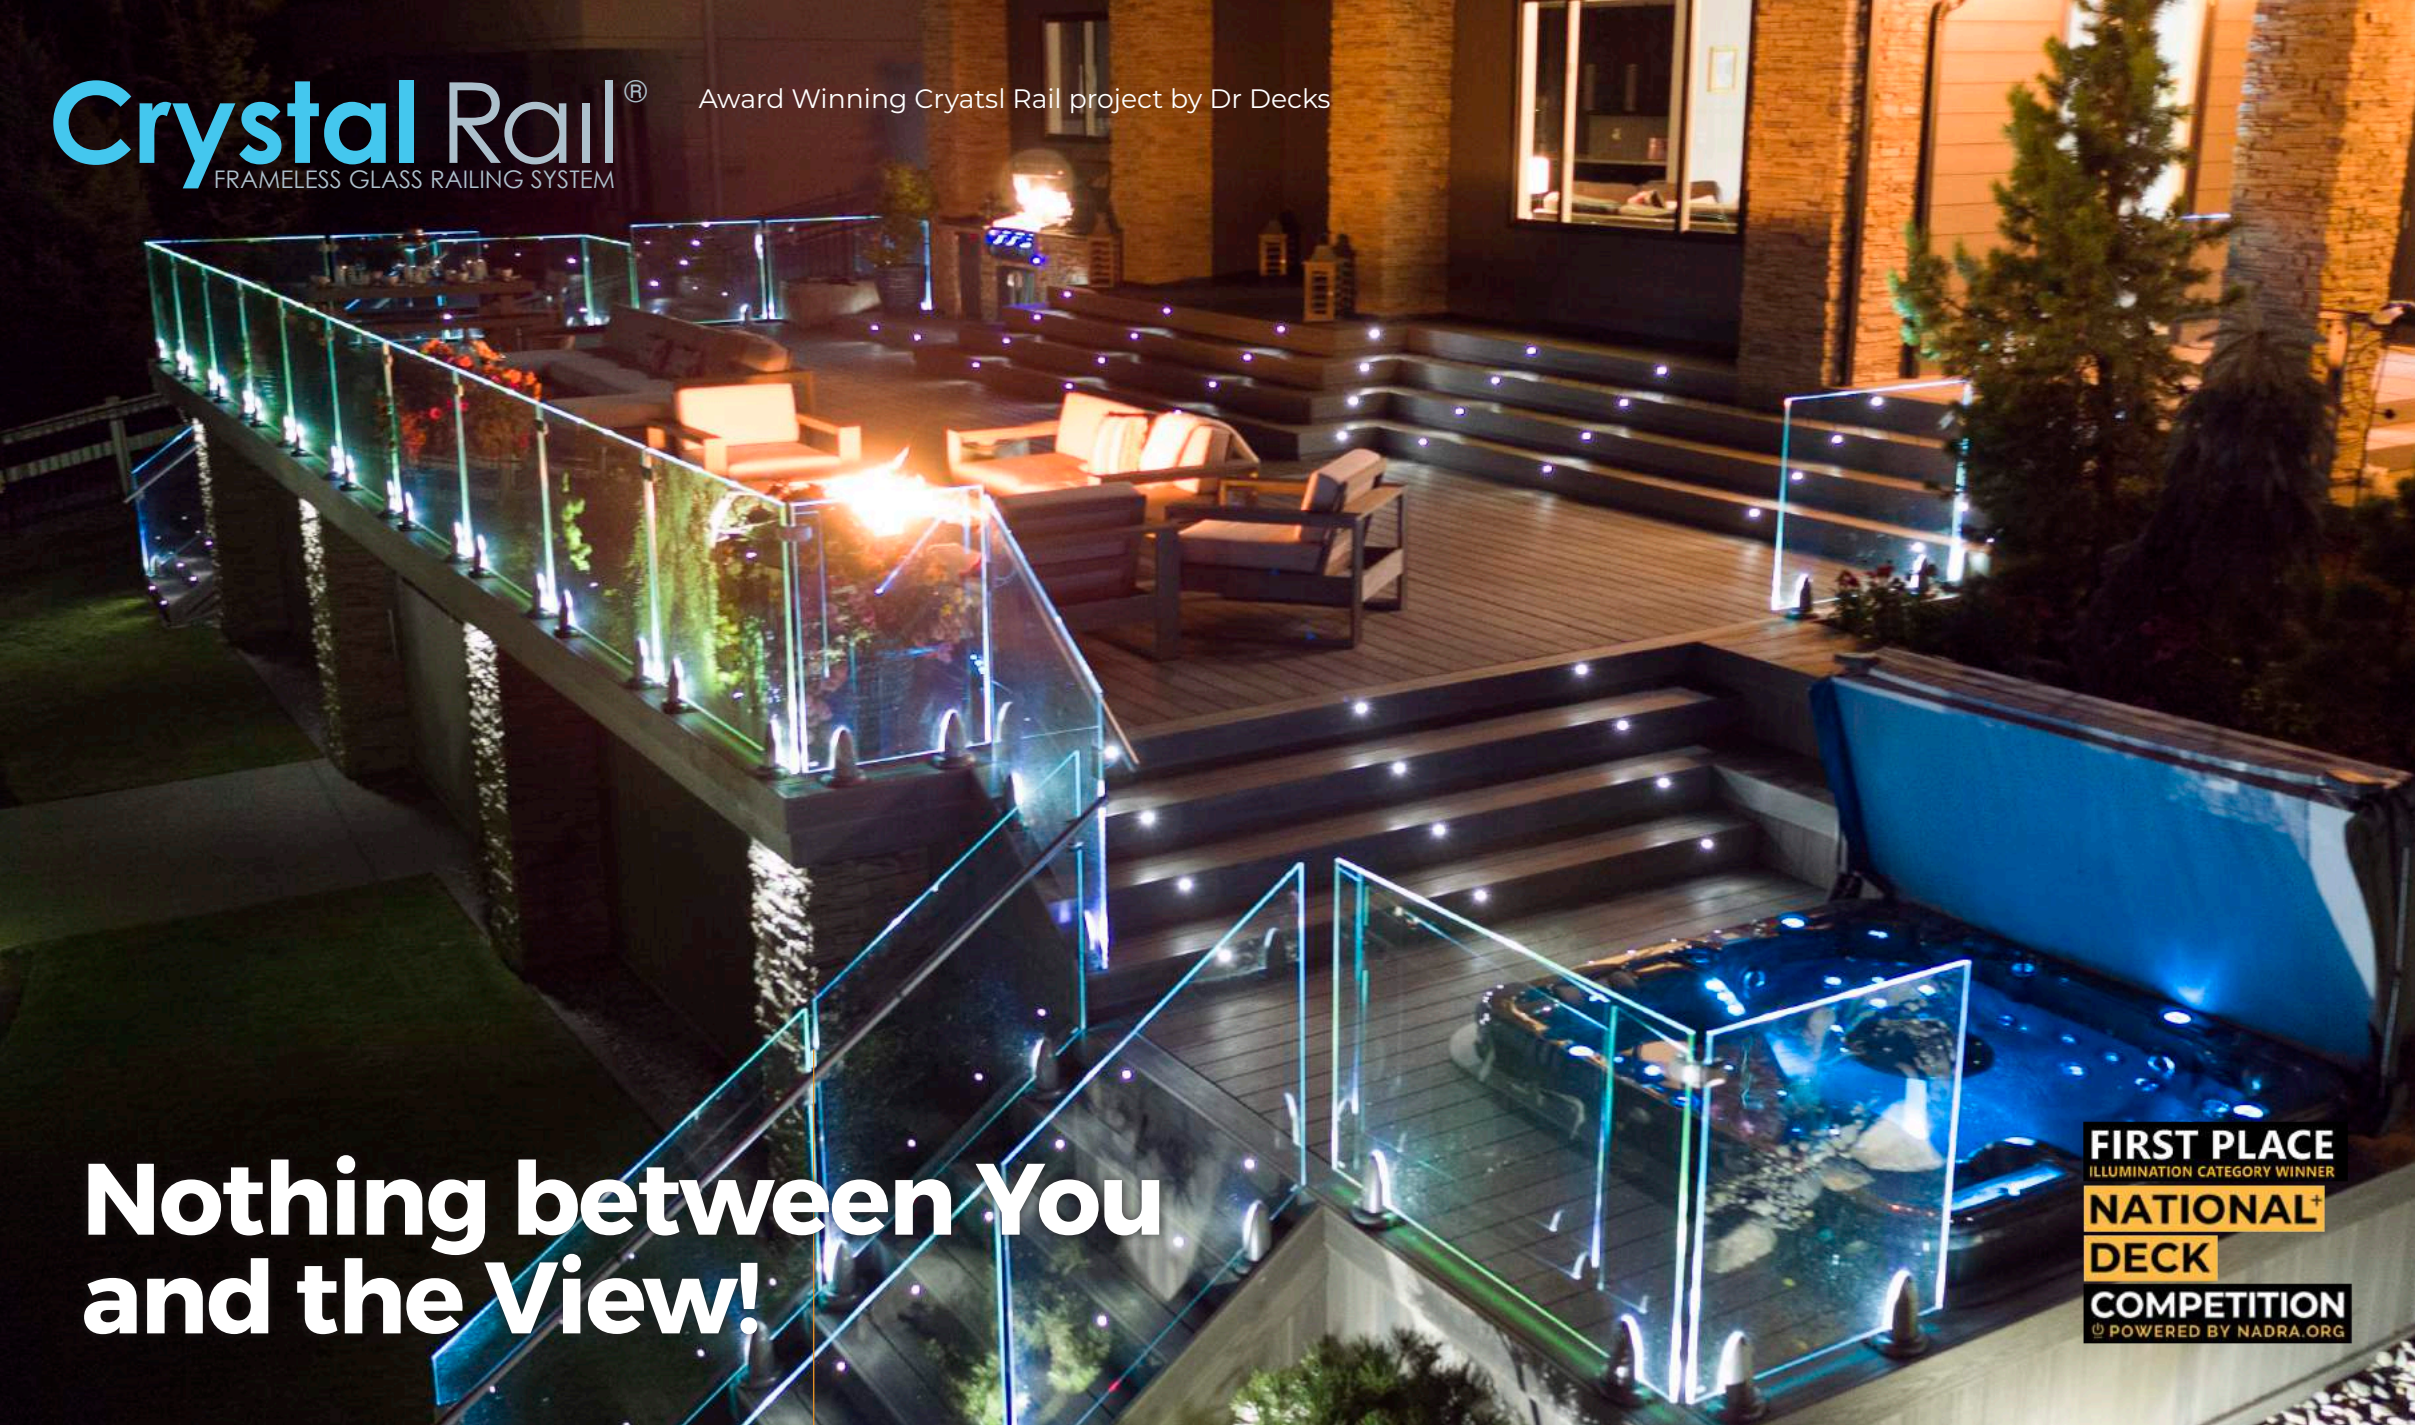

Easy to Install. No splicing of wires or direct hard wiring required.

Tempered Glass pickets (CDG-6) shown with **Blue LED** lighting mode.

Nothing between You and the View!

FIRST PLACE
ILLUMINATION CATEGORY WINNER
NATIONAL+ DECK
COMPETITION
POWERED BY NADRA.ORG

Defining a new Standard in Outdoor Living Luxury